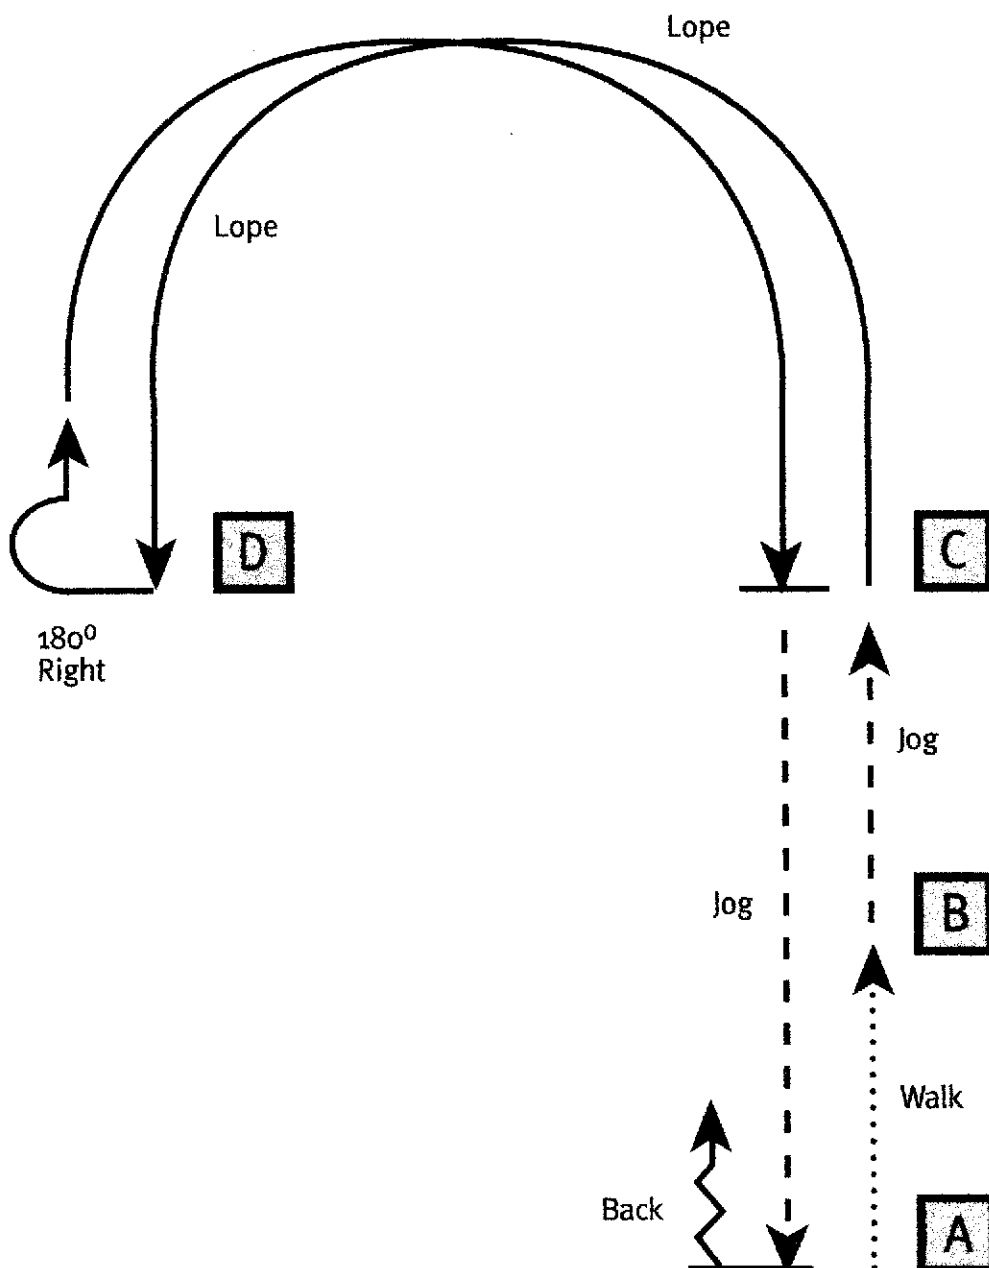

Class 92 Western Seat Medal

The drawn description of this pattern is only intended for the general depiction of the pattern. Exhibitors should utilize the arena to best exhibit their horses.

Be ready at marker A. Walk to marker B.
 Jog to marker C.
 Lope a half circle to marker D as drawn on the left lead.
 Stop at marker D and execute a 180-degree turn on the hindquarters right.
 Lope a half circle to marker C on the right lead.
 Stop at marker C, drop your stirrups and jog to marker A.
 Stop at marker A, pick up your stirrups and back ten steps.
 Return to lineup at the jog or exit arena at the jog.

	Stop / Halt
—	Lope
- -	Jog
.....	Walk
~>	Back
□	Marker
⊗	Lineup