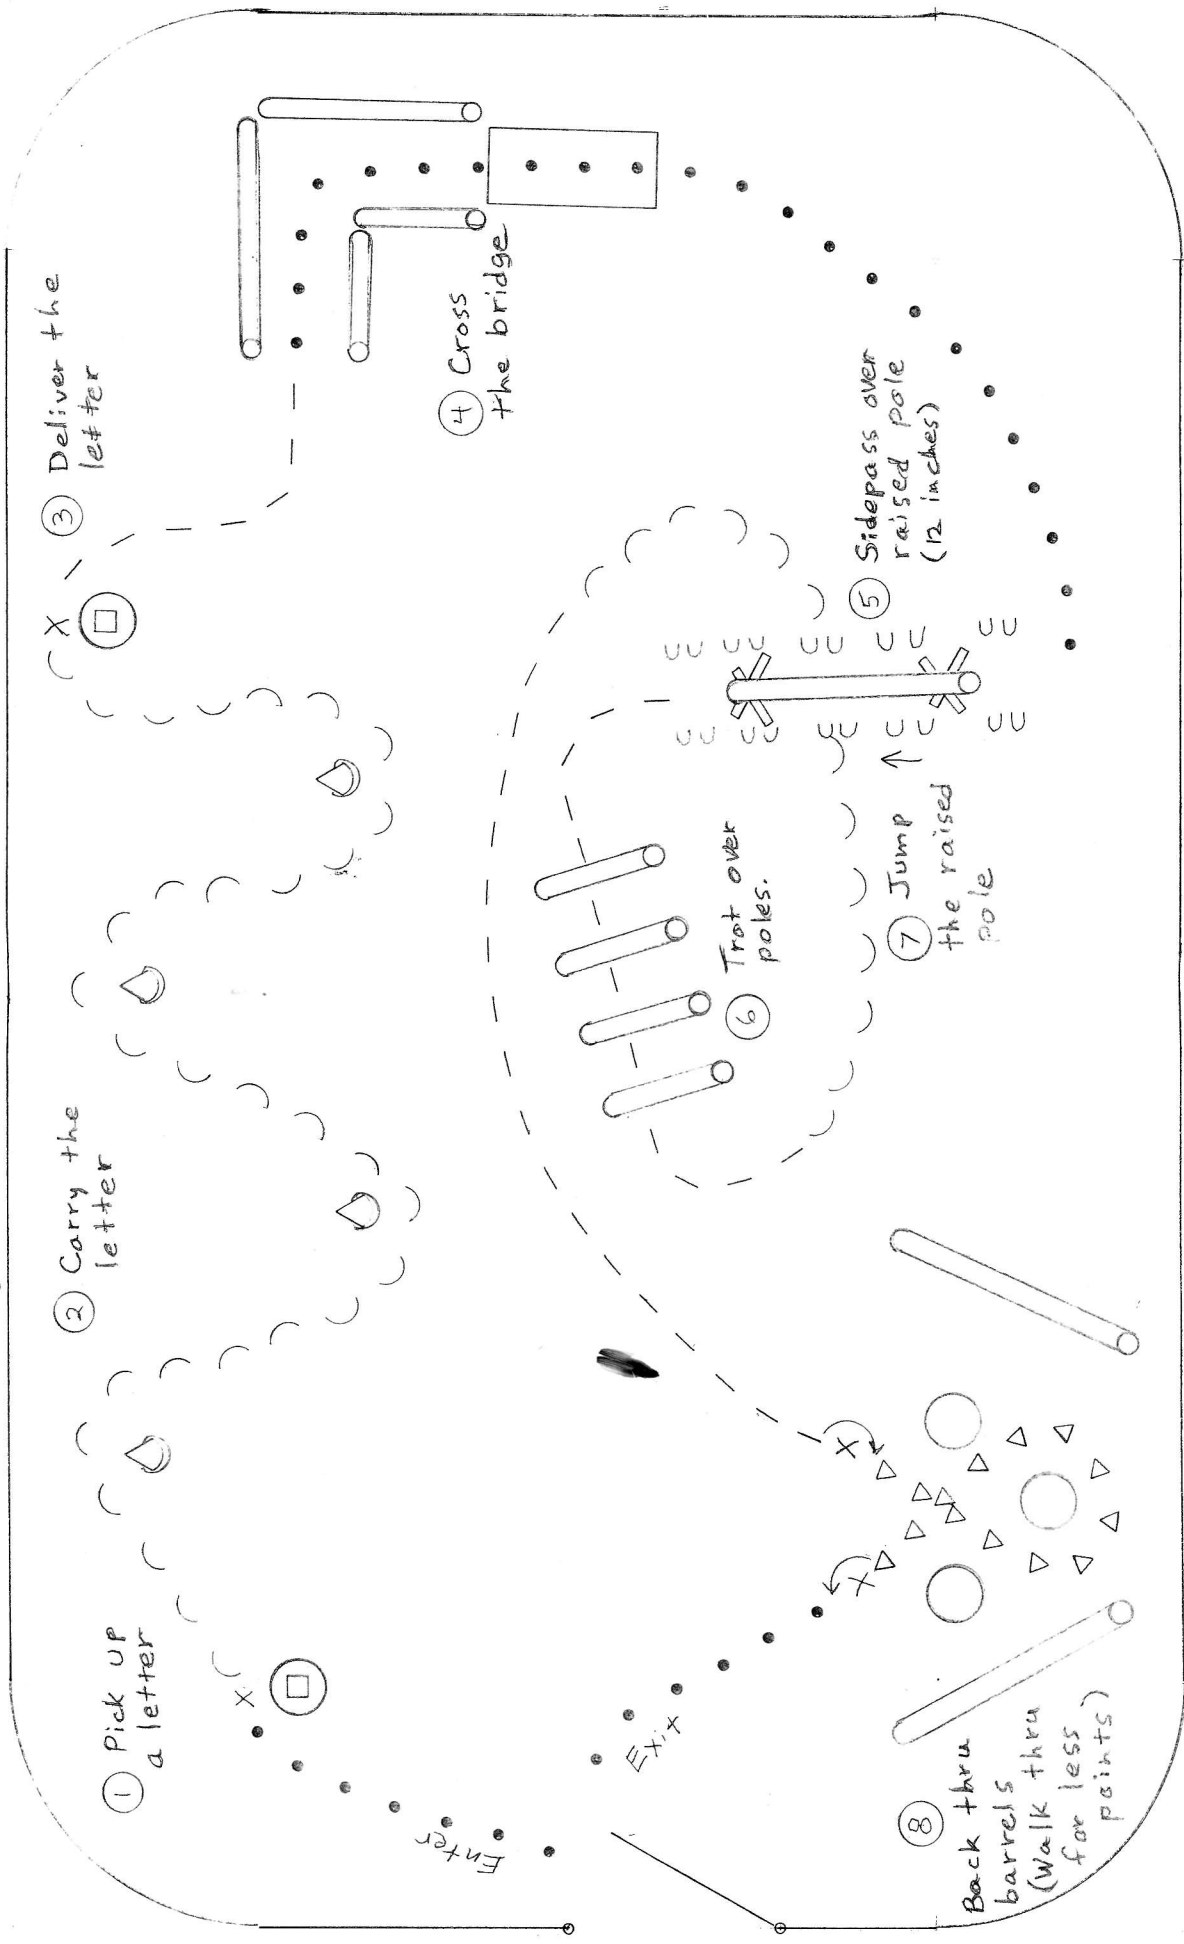

2025 Central Region Morgan show  
English / Hunt Trail pattern

Trail Designer  
Jim Hanner

X Halt  
C Pivot

△ Back  
△ Center

••• Walk  
- - - Trot