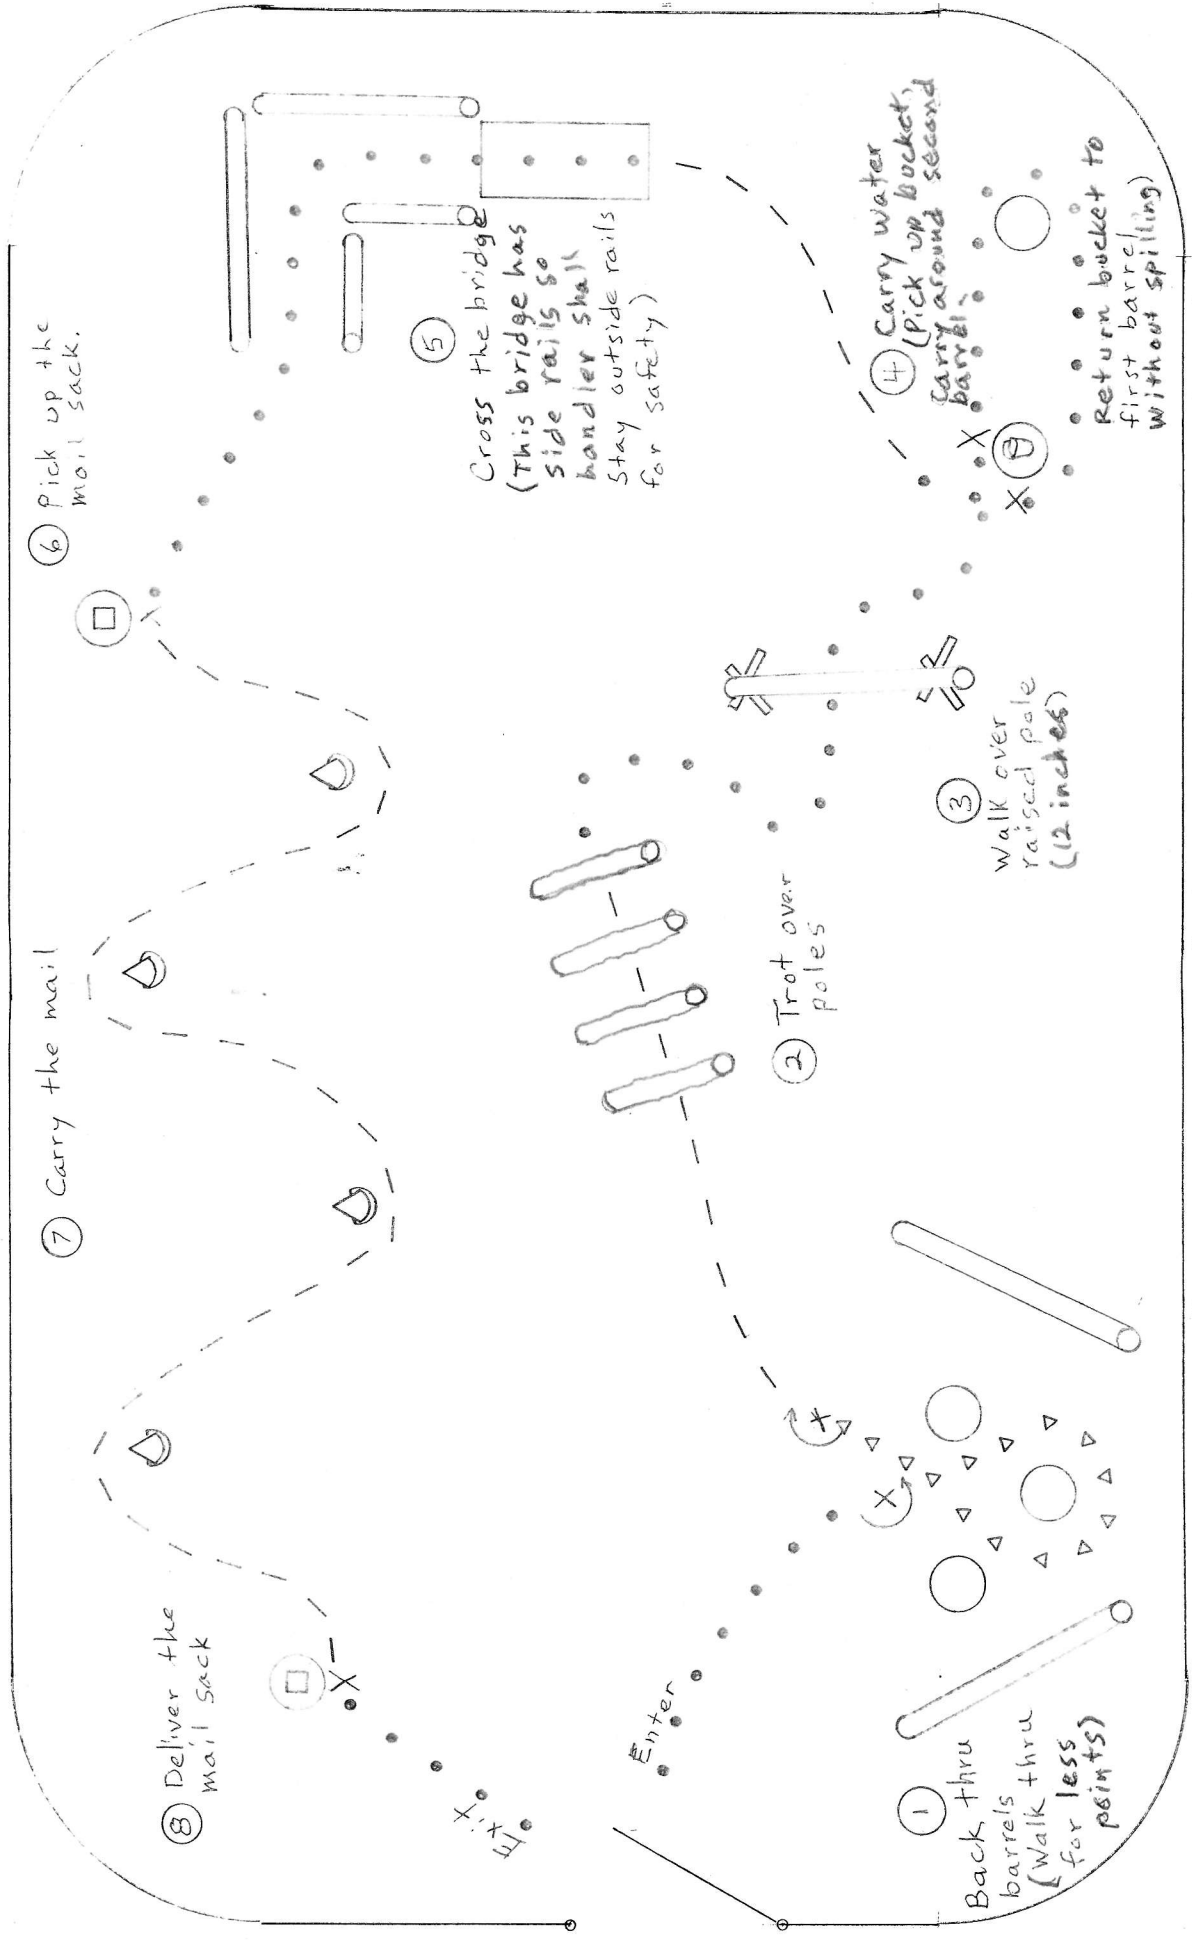

2023 Central region Morgan show  
In-Hand Trail pattern

Trail designer  
Jim Hank

X Halt  
↪ Pivot

△ △ △ △ Back

• • • • Walk  
- - - - Trot

1 Back thru barrels (Walk thru for less points)

2 Trot over poles

3 Walk over raised pole (12 inches)

4 Carry water (Pick up bucket, carry around second barrel)  
Return bucket to first barrel without spilling

5 Cross the bridge (This bridge has side rails so handler shall stay outside rails for safety)

6 Pick up the mail sack.

7 Carry the mail

8 Deliver the mail sack

Enter